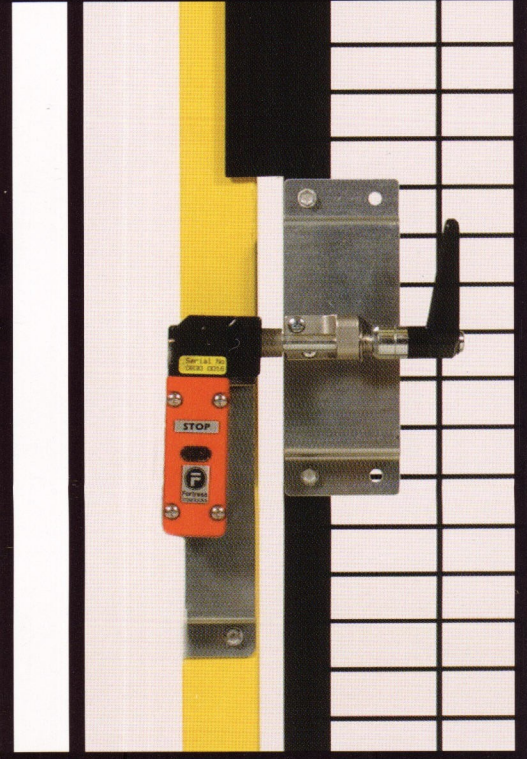

WireCrafters

RapidGuard

Physical Barriers and Machine Guards

The All-New Lift Out Guarding System Installs Fast and Costs Less!

RapidGuard...

- Lift-out panels install 50% faster than conventional physical barrier products.
- Compliant with ANSI/ OSHA and RIA.
- Standard mesh is 1-1/4" x 3", 10-gauge wire welded on 8-gauge vertical wire. Alternate meshes available depending on your guarding requirements.
- Available in standard 6' and 8' panel heights.
- Frames are 1-1/4" x 1-1/4" x 13 gauge angle frame.
- Available with hinged or sliding doors.
- Available with tool-removable panels for OSHA compliance when necessary.
- Powder Coat Finish

*Add safety, security and value...
at the right price.*

**THE ALL-NEW COMPLETE
LIFT-OUT GUARDING SYSTEM!
INSTALLS 50% FASTER!**

OSHA Compliant Tool Removable Panels

Sliding Door and Interlock

Drop-In Mounting Bracket

WireCrafters

RapidGuard

Physical Barriers and Machine Guards

Easy-Glide Track System allows doors to open and close smoothly.

Optional Fortress® Interlocks

LIFT-OUT PANELS, POSTS AND DOORS

LIFT-OUT PANELS

| WIDTH | HEIGHT |
|-------|-------------|
| 1'-0" | 6'-2 13/16" |
| 2'-0" | 6'-2 13/16" |
| 3'-0" | 6'-2 13/16" |
| 4'-0" | 6'-2 13/16" |
| 5'-0" | 6'-2 13/16" |
| 1'-0" | 8'-1 1/4" |
| 2'-0" | 8'-1 1/4" |
| 3'-0" | 8'-1 1/4" |
| 4'-0" | 8'-1 1/4" |
| 5'-0" | 8'-1 1/4" |