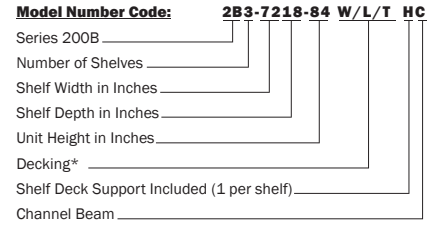

## Laminated Decking

- 1/2" Durable laminated particle board
- Smooth shelf surface
- White surface improves appearance

Units priced at 7' high with either 1/2" particle board decking, 1/2" laminated decking, or wire mesh decking. For other unit heights, call one of our customer service representatives at 1-800-289-7225, Monday - Friday, 8AM - 5PM. Unit prices are based on 3 shelves. Extra shelves priced to right. Individual units can be connected using interlocking Tie Plates. See page 13 for tie plate pricing.